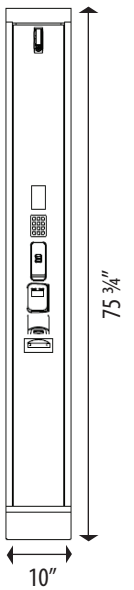

JUST ASK FOR VLOCKER

Proud to be a member of the following associations

Payment Kiosk

- ▶ Multiple payment options
- ▶ Muti lingual, touch screen operation
- ▶ Dimensions:
75 3/4" H X 19 3/4" W X 19 3/4" D

Scan Point

- ▶ Pre-purchase locker online
- ▶ Use cell phone to purchase locker
- ▶ Dimensions:
75 3/4" H X 10" W X 19 3/4" D

Both Options Include

- ▶ Open API options for POS integration
- ▶ Social distancing software
- ▶ Financial and utilization reporting
- ▶ Ongoing remote support

Mix and Match Locker Sizes

- ▶ Electronic door locks
- ▶ Double skinned replaceable doors
- ▶ Built from stainless steel or electro galvanized steel for long lasting quality
- ▶ Overall Dimensions:
75 3/4" H X 14 3/4" W X 19 3/4" D

Can be run by a Payment Kiosk
or Scan Point.

6 Door
Opening Dimensions 23" H
X 14 3/4" W X 19 3/4" D

10 Door
Opening Dimensions
13 3/4" H X 14 3/4" W X 19

We've got your guest storage secured!

JUST ASK FOR