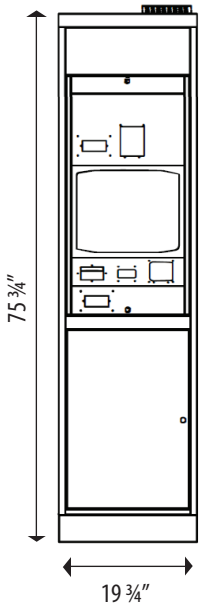

JUST ASK FOR VLOCKER

Proud to be a member of the following associations

Payment Kiosk

- ▶ Multiple payment options
- ▶ Muti lingual, touch screen operation
- ▶ Dimensions:
75 3/4" H X 19 3/4" W X 19 3/4" D

Scan Point

- ▶ Pre-purchase locker online
- ▶ Use cell phone to purchase locker
- ▶ Dimensions:
75 3/4" H X 10" W X 19 3/4" D

Both Options Include

- ▶ Open API options for POS integration
- ▶ Social distancing software
- ▶ Financial and utilization reporting
- ▶ Ongoing remote support

Mix and Match Locker Sizes

- ▶ Electronic door locks
- ▶ Double skinned replaceable doors
- ▶ Built from stainless steel or electro galvanized steel for long lasting quality
- ▶ Overall Dimensions:
75 3/4" H X 14 3/4" W X 19 3/4" D

Can be run by a Payment Kiosk
or Scan Point.

6 Door
Opening Dimensions 23" H
X 14 3/4" W X 19 3/4" D

10 Door
Opening Dimensions
13 3/4" H X 14 3/4" W X 19

We've got your guest storage secured!

JUST ASK FOR