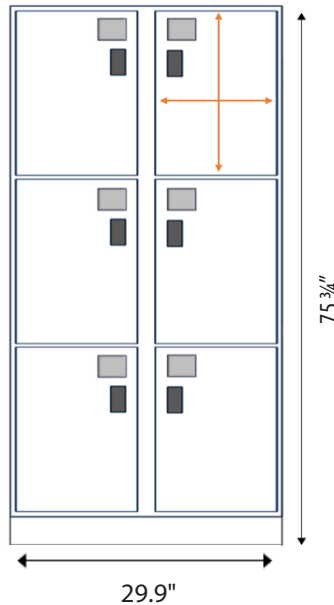

JUST ASK FOR VLOCKER

Proud to be a member of the following associations

Payment Kiosk

- ▶ Multiple payment options
- ▶ Muti lingual, touch screen operation
- ▶ Dimensions:
75 3/4" H X 19 3/4" W X 19 3/4" D

Scan Point

- ▶ Pre-purchase locker online
- ▶ Use cell phone to purchase locker
- ▶ Dimensions:
75 3/4" H X 10" W X 19 3/4" D

Both Options Include

- ▶ Open API options for POS integration
- ▶ Social distancing software
- ▶ Financial and utilization reporting
- ▶ Ongoing remote support

Mix and Match Locker Sizes

- ▶ Electronic door locks
- ▶ Double skinned replaceable doors
- ▶ Built from stainless steel or electro galvanized steel for long lasting quality
- ▶ Overall Dimensions:
75 3/4" H X 14 3/4" W X 19 3/4" D

Can be run by a Payment Kiosk
or Scan Point.

6 Door
Opening Dimensions 23" H
X 14 3/4" W X 19 3/4" D

10 Door
Opening Dimensions
13 3/4" H X 14 3/4" W X 19

We've got your guest storage secured!

JUST ASK FOR